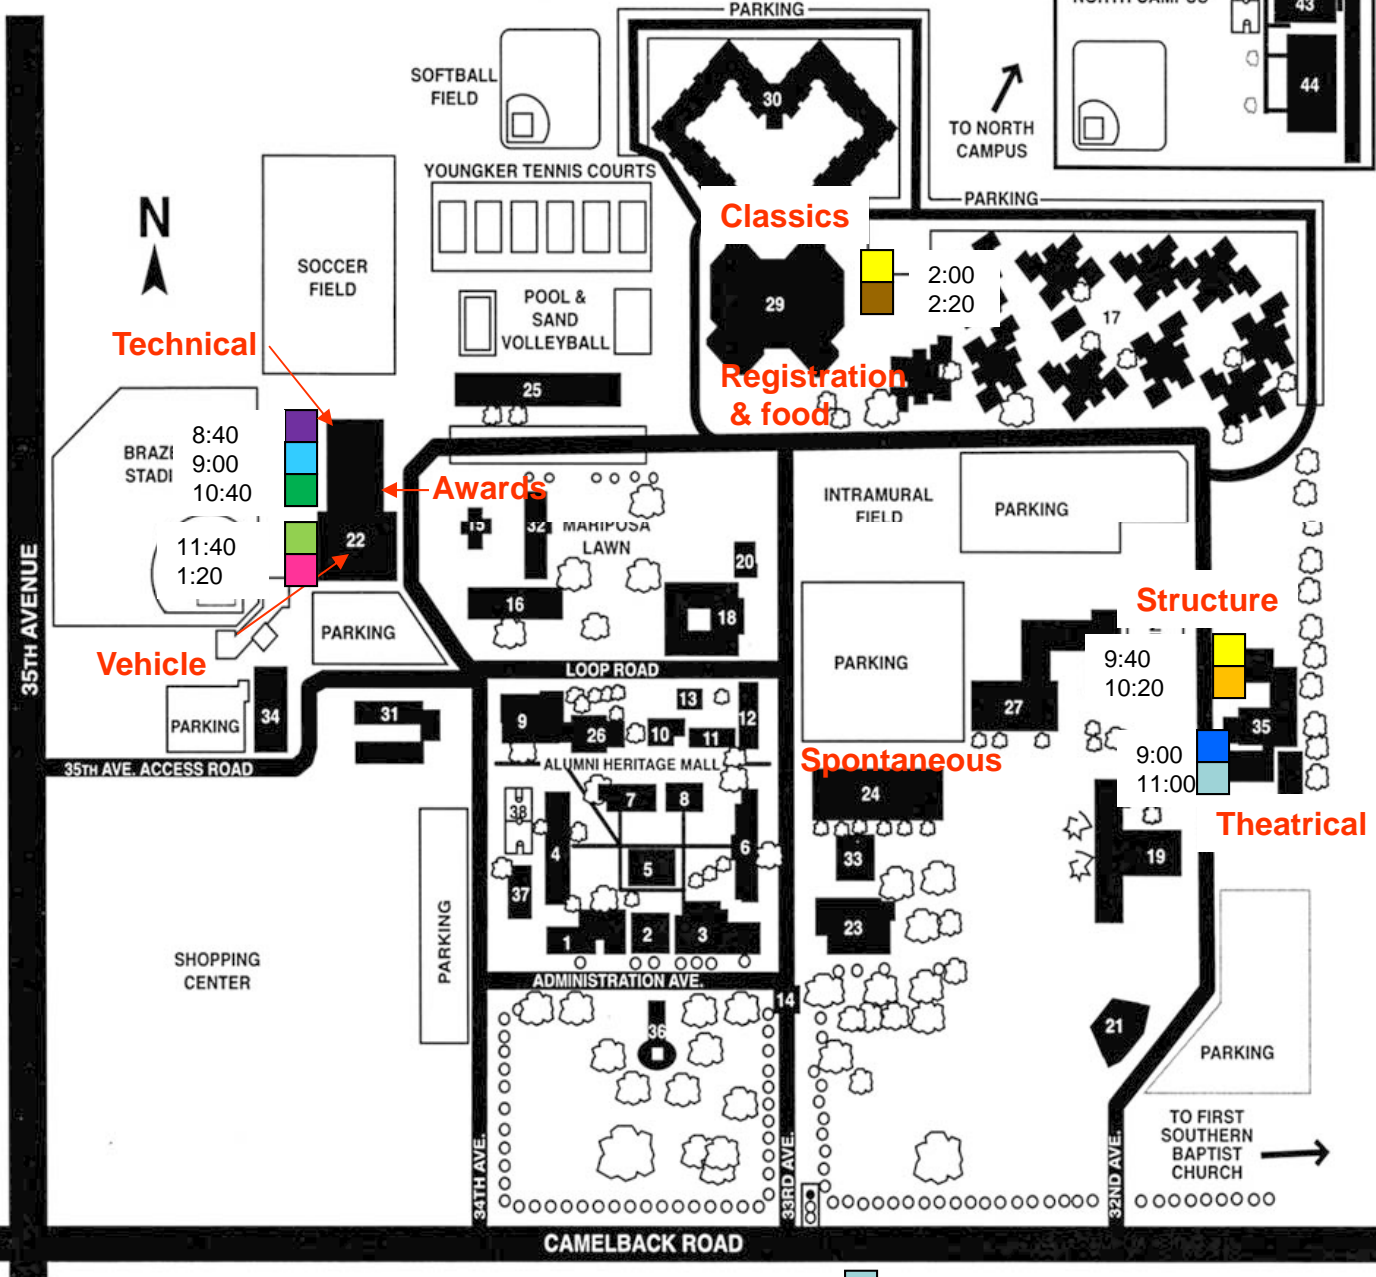

GRAND CANYON UNIVERSITY

Main Campus
3300 West Camelback Road
Phoenix, AZ 85017

North Campus
3101 West Missouri Avenue
Phoenix, AZ 85017

2010 Regional Tournament Saturday March 20th, 2010 TPA Team Schedule

- Div 2 – Theatrical – Tm A
- Div 2 – Structure – Tm A
- Div 2 – Vehicle – Tm A
- Div 2 – Vehicle – Tm B
- Div 2 – Technical – Tm A
- Div 3 – Structure – Tm A
- Div 3 – Classics – Tm A
- Div 3 – Technical – Tm A
- Div 3 – Technical – Tm B
- Div 3 – Theatrical – Tm A
- Div 3 – Classics – Tm B