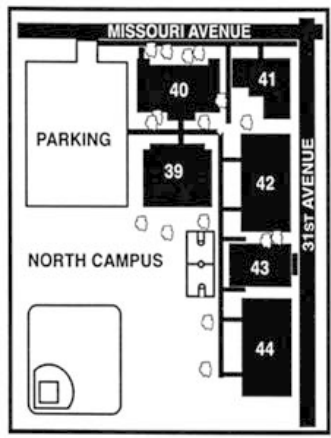

GRAND CANYON UNIVERSITY

Main Campus
3300 West Camelback Road
Phoenix, AZ 85017

North Campus
3101 West Missouri Avenue
Phoenix, AZ 85017

2010 Regional Tournament Saturday March 20th, 2010 TPA Team Schedule